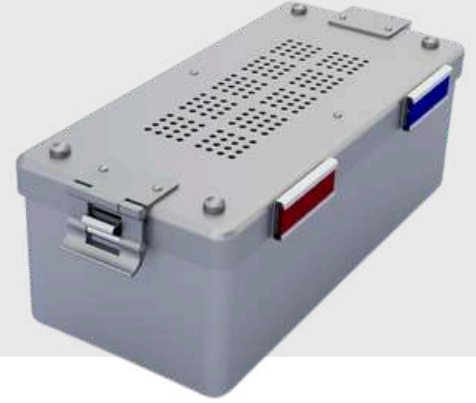

Black SY.K 60.01

Orange SY.K 70.01

Purple SY.K 80.01

Bronze SY.K 90.01

MINI MODEL STERILIZATION CONTAINERS

MINI SERIES STANDART

- Bottom Perforated and Bottom Non-Perforated options are available for Standart Series of Mini Size.
- 9 different colour options available.
- Single use paper filter, 100 cycles Textile filter and PTFE Filter options are available for Standart Seies.