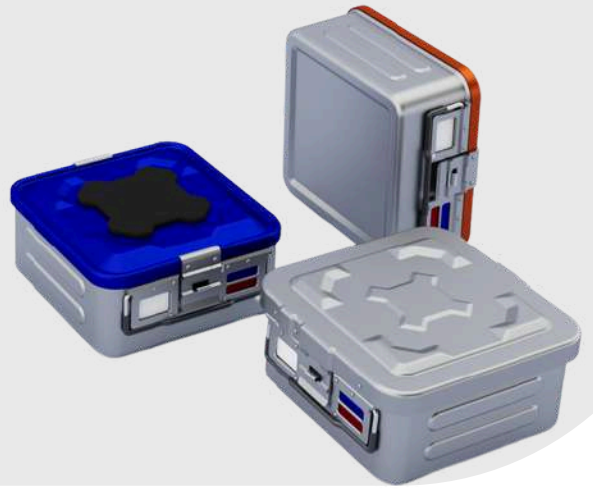

AIO SERIES - Casette Filter Option

1/2 HALF SIZE

- AIO Series - Casette Option containers are working with cassette filters.
- AIO series containers filter systems can be detachable, this containers can work with PTFE, Textile and Paper filter types.
- 9 Different colour options available.

Colours	285 x 280 x 100mm	285 x 280 x 135mm	285 x 280 x 150mm	285 x 280 x 200mm	285 x 280 x 260mm
Gray	SY.AC 10.10	SY.AC 10.13	SY.AC 10.15	SY.AC 10.20	SY.AC 10.26
Yellow	SY.AC 20.10	SY.AC 20.13	SY.AC 20.15	SY.AC 20.20	SY.AC 20.26
Red	SY.AC 30.10	SY.AC 30.13	SY.AC 30.15	SY.AC 30.20	SY.AC 30.26
Blue	SY.AC 40.10	SY.AC 40.13	SY.AC 40.15	SY.AC 40.20	SY.AC 40.26
Green	SY.AC 50.10	SY.AC 50.13	SY.AC 50.15	SY.AC 50.20	SY.AC 50.26
Black	SY.AC 60.10	SY.AC 60.13	SY.AC 60.15	SY.AC 60.20	SY.AC 60.26
Orange	SY.AC 70.10	SY.AC 70.13	SY.AC 70.15	SY.AC 70.20	SY.AC 70.26
Purple	SY.AC 80.10	SY.AC 80.13	SY.AC 80.15	SY.AC 80.20	SY.AC 80.26
Bronze	SY.AC 90.10	SY.AC 90.13	SY.AC 90.15	SY.AC 90.20	SY.AC 90.26