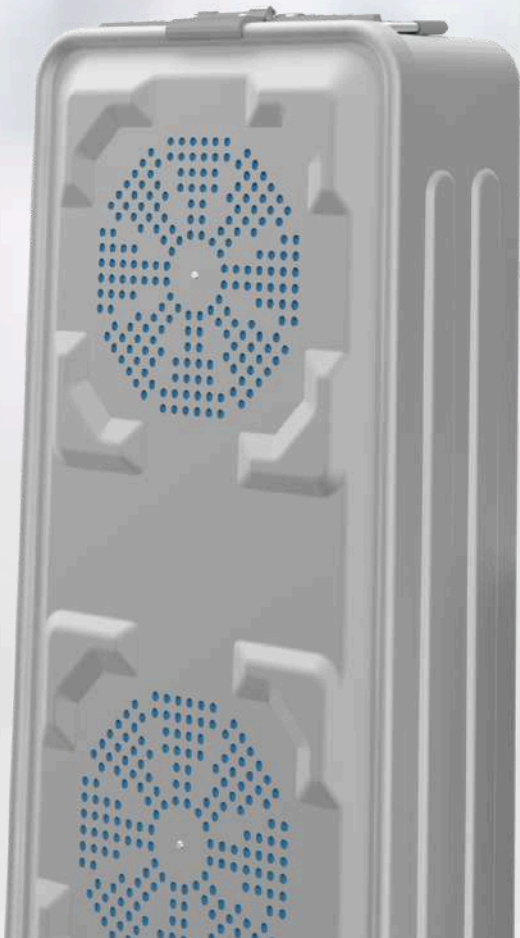

PLASMA MODEL STERILIZATION CONTAINERS