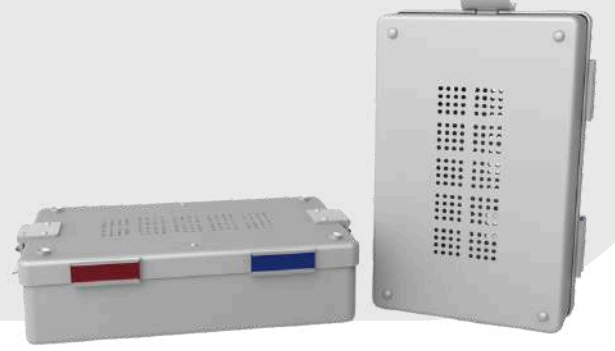

DENTAL SERIES STANDART

Lid

Colours 310 x 190mm

Gray SY.K 10.01

Yellow SY.K 20.01

Red SY.K 30.01

Blue SY.K 40.01

Green SY.K 50.01

Black SY.K 60.01

Orange SY.K 70.01

Purple SY.K 80.01

Bronze SY.K 90.01