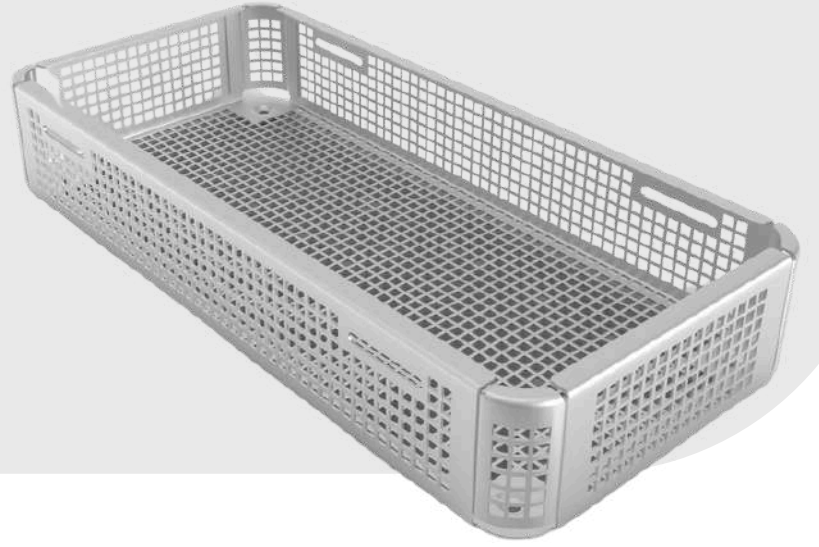

PERFORATED SHEET BASKET FOR MINI CONTAINER

Colours	265 x 125 x 30mm	265 x 125 x 50mm	265 x 125 x 70mm	265 x 125 x 100mm
Gray	SY.MP 10.03	SY.MP 10.05	SY.MP 10.07	SY.MP 10.10