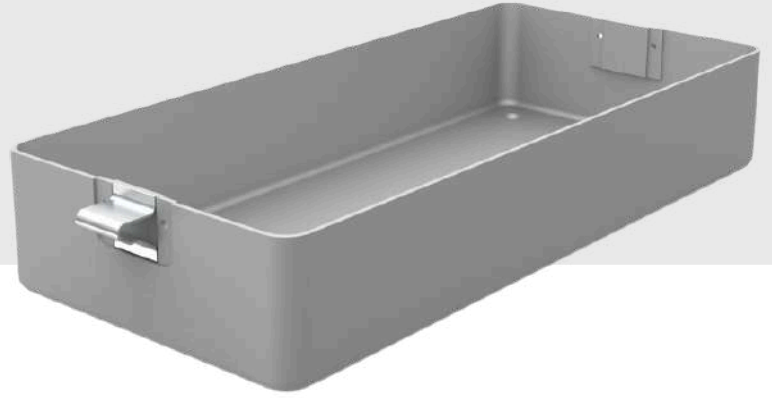

MINI SERIES STANDART

BOTTOM NON-PERFORATED

Colours	300 x 140 x 30mm	300 x 140 x 50mm	300 x 140 x 70mm	300 x 140 x 100mm	300 x 140 x 130mm
Gray	SY.J 00.03	SY.J 00.05	SY.J 00.07	SY.J 00.10	SY.J 00.13

BOTTOM PERFORATED

Colours	300 x 140 x 30mm	300 x 140 x 50mm	300 x 140 x 70mm	300 x 140 x 100mm	300 x 140 x 130mm
Gray	SY.M 00.03	SY.M 00.05	SY.M 00.07	SY.M 00.10	SY.M 00.13