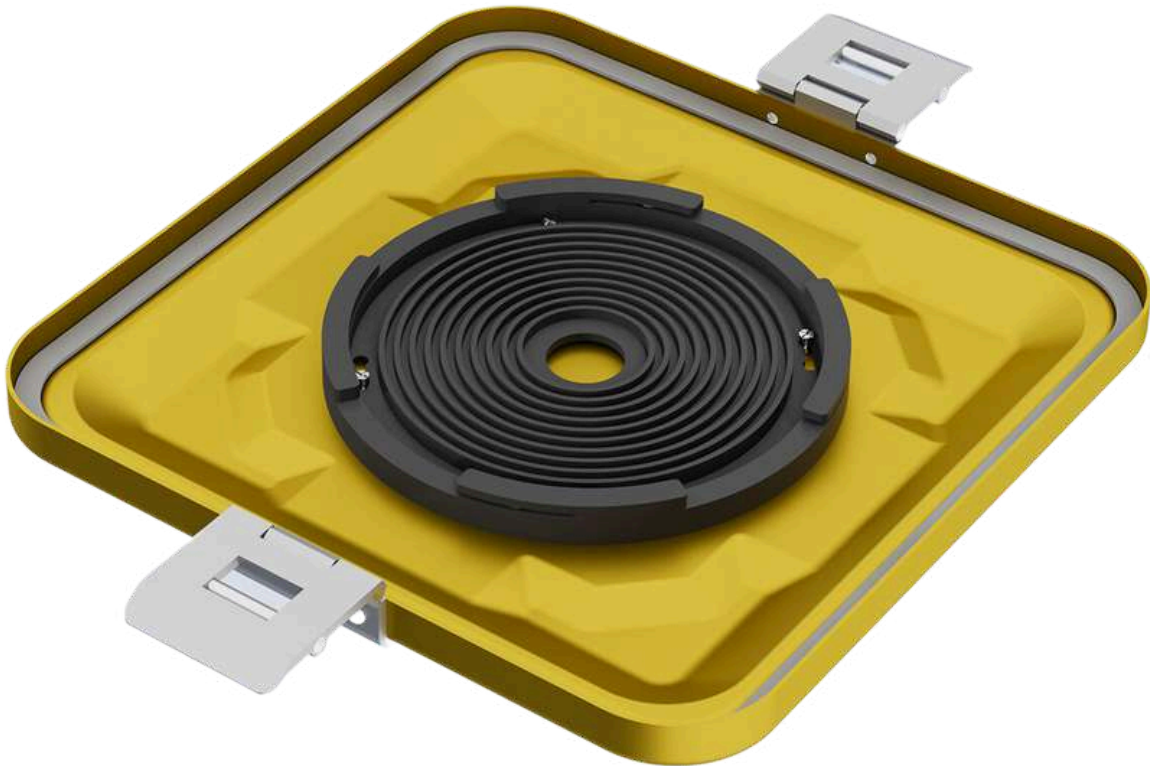

AIO SERIES

VALVE BARRIER OPTION