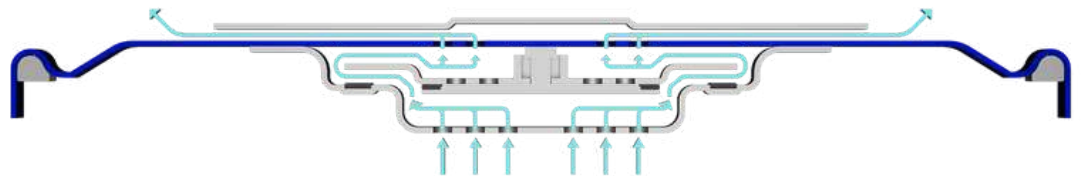

**CLASSIC VALVE BIOBARRIER MODEL
STERILIZATION CONTAINERS**

CLASSIC VALVE BIOBARRIER SERIES STERILIZATION CONTAINERS

Valves are in the closed position before sterilization, as shown in the figure.

Valves are automatically opened by the steam pressure in the steam sterilizer and the sterilization cycle begins.

When the steam pressure in the steam sterilizer returns to normal, the valves are opened in the opposite direction and the container internal pressure and sterilizer pressure are equalized.

Valves become completely closed and air circulation is blocked after the sterilization cycle.