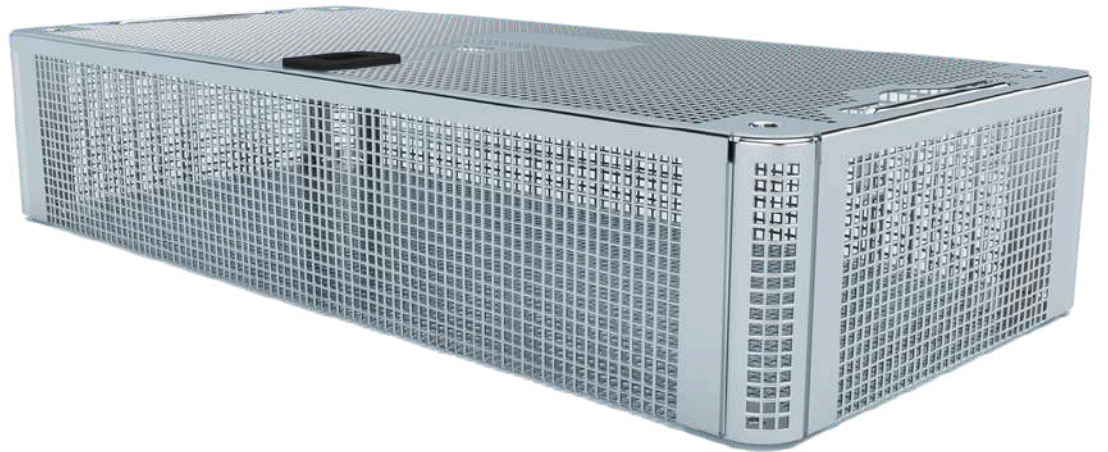

Colours	540 x 255 x 30mm	540 x 255 x 50mm	540 x 255 x 70mm	540 x 255 x 100mm
Gray	SY.KD 10.03	SY.KD 10.05	SY.KD 10.07	SY.KD 10.10