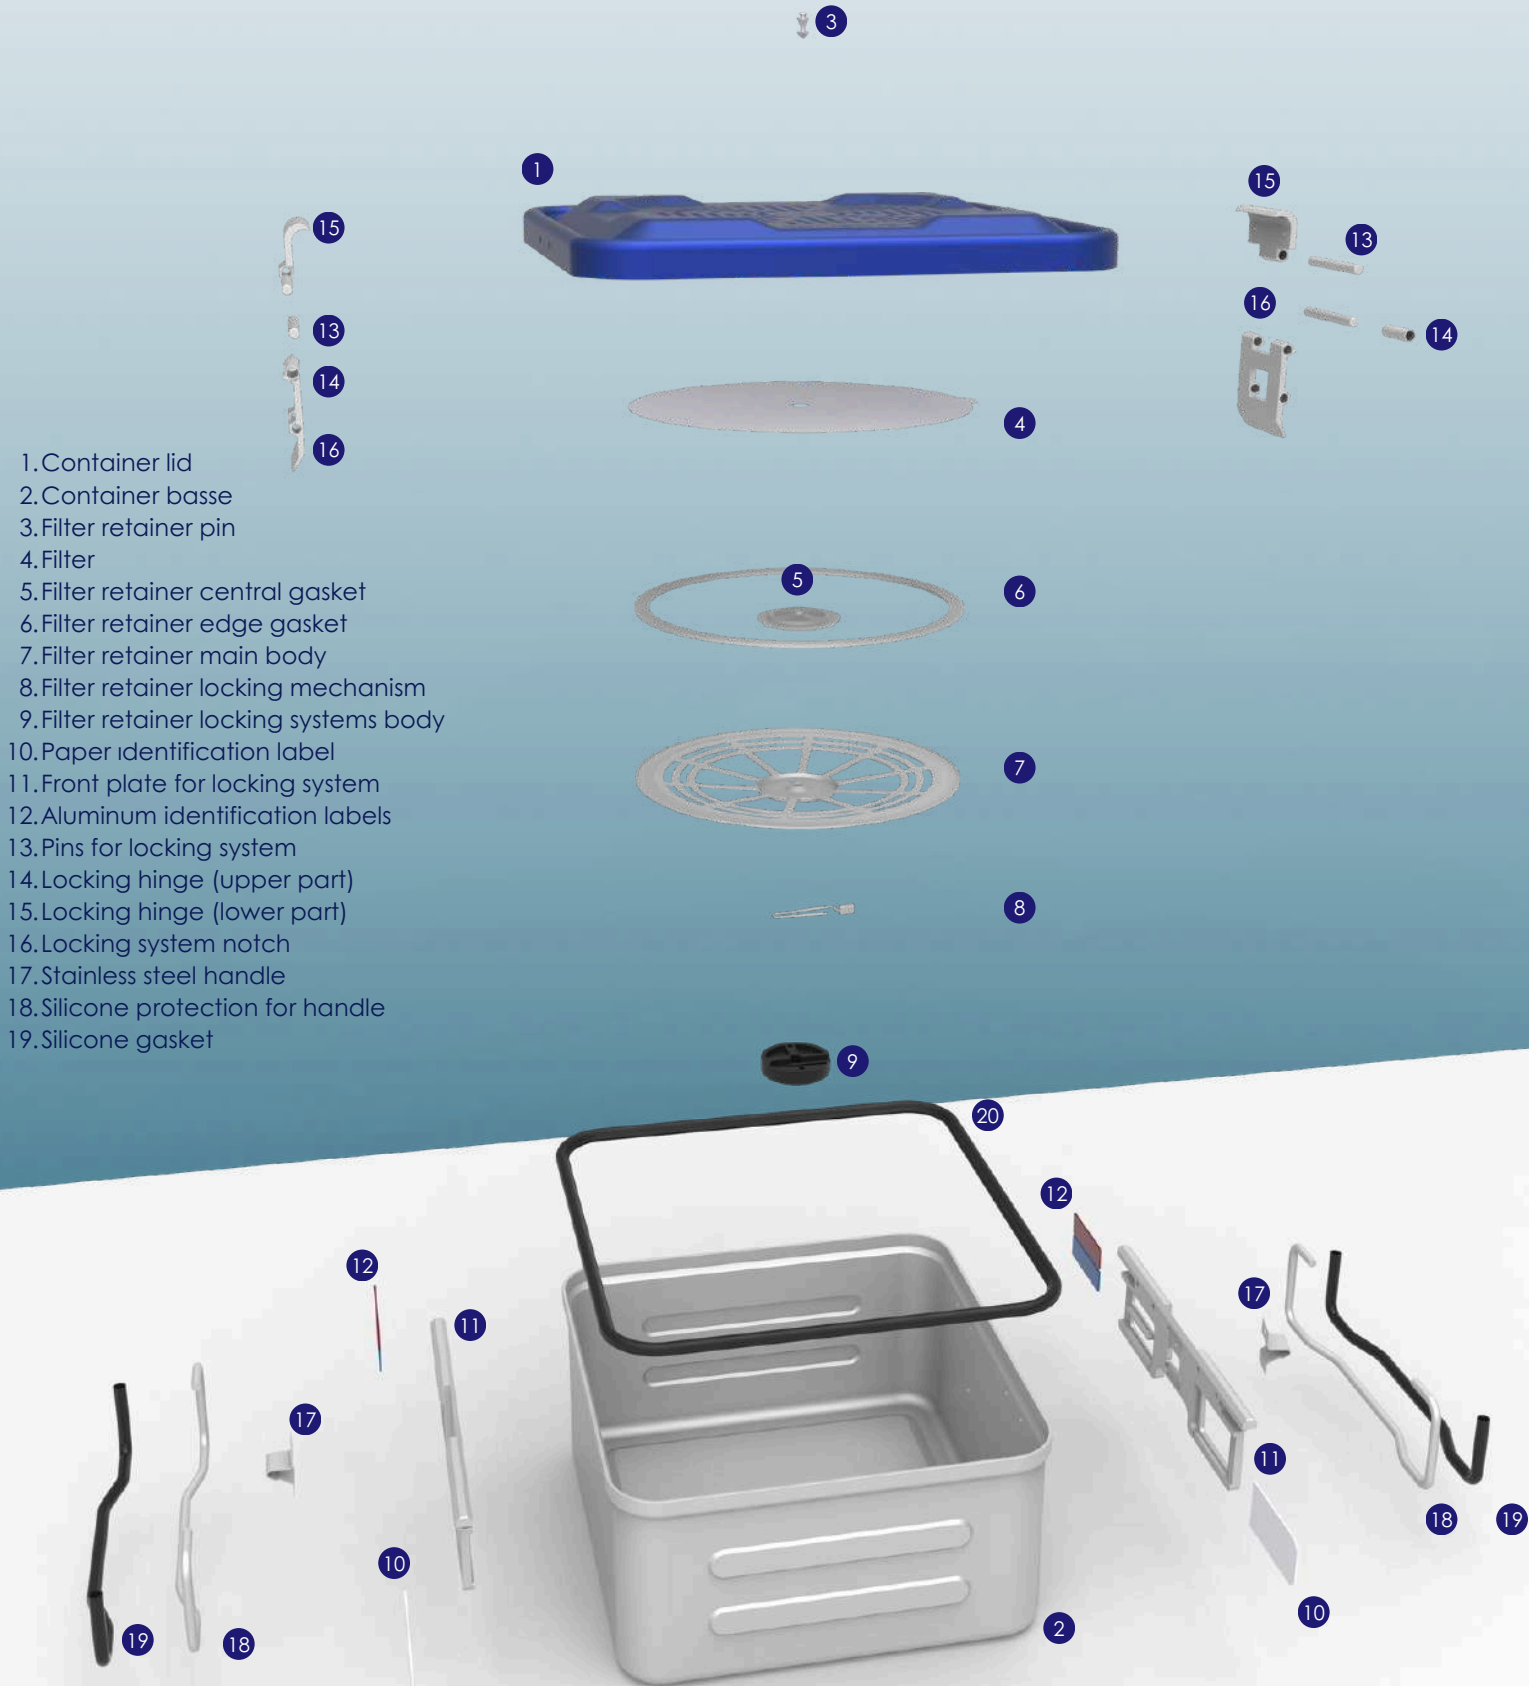

ASSEMBLY COMPONENTS