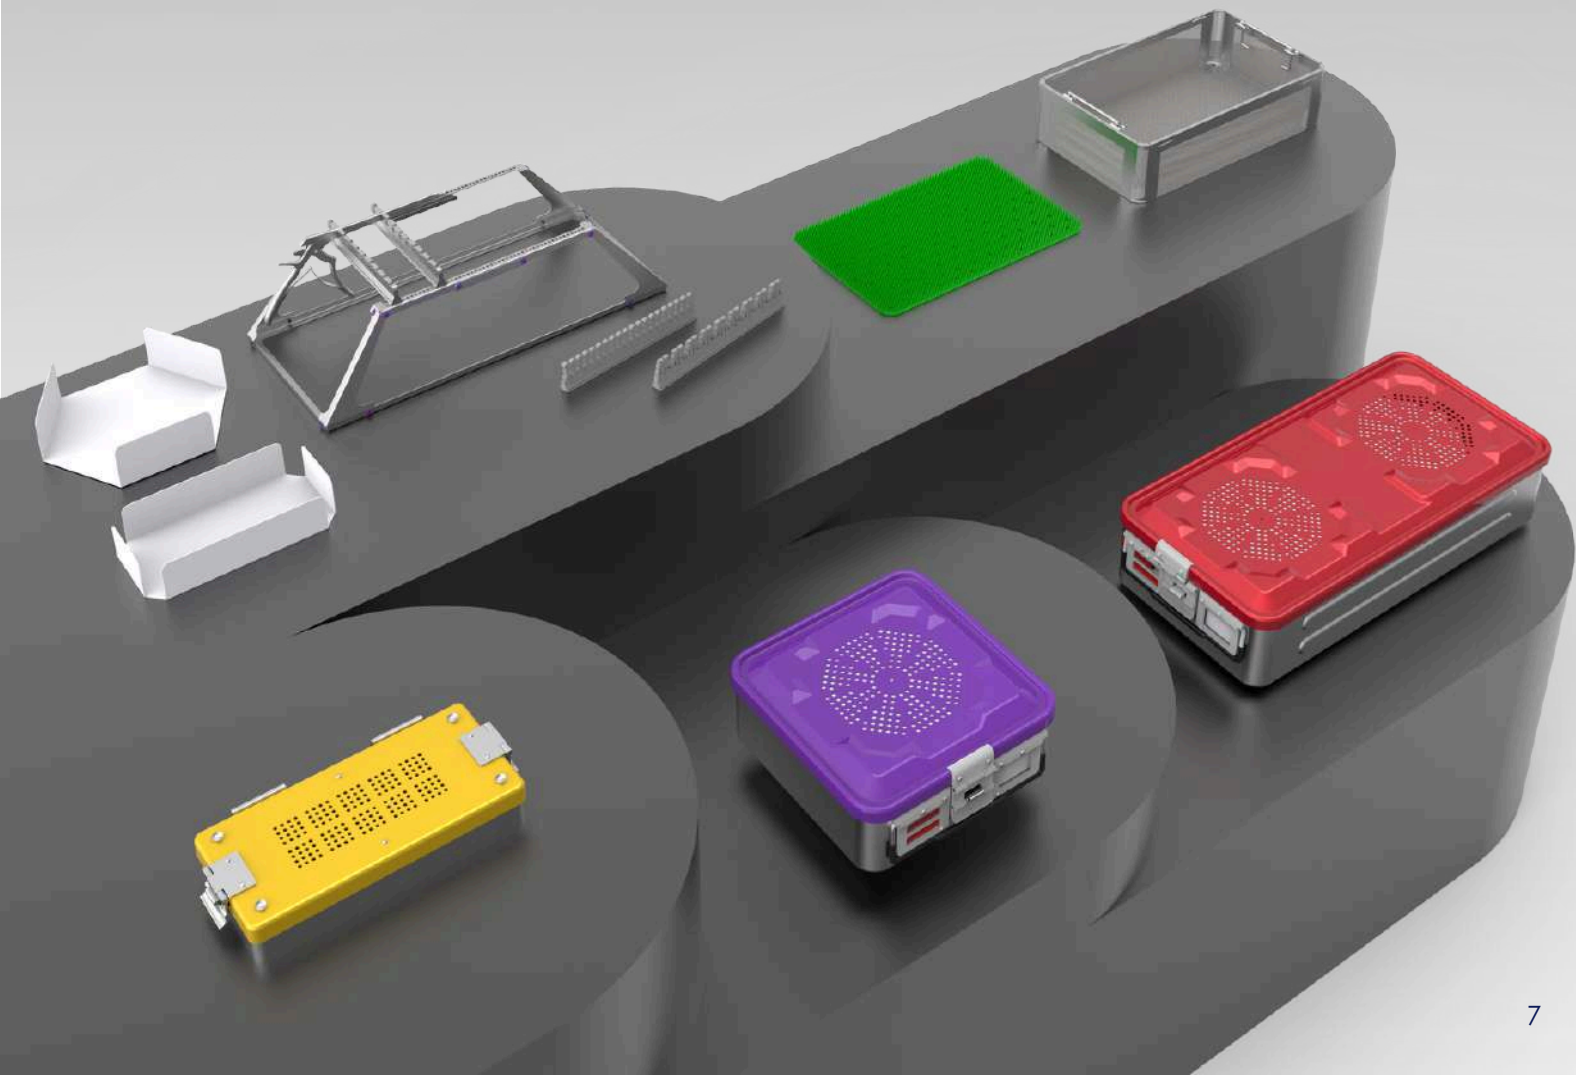

*BOTTOM
NON - PERFORATED*

*BOTTOM
PERFORATED*

OEM SOLUTIONS

Cost-Efficiency: Although disposable products might seem economical, the need for frequent disposal makes them less cost-effective in the long run. Using sterilization containers proves to be more economical over time. Additionally, disposable wraps used in pouching can be damaged during sterilization or transport, compromising sterility and often requiring a repeat sterilization cycle. Aluminum sterilization containers help prevent these additional costs and save time by providing a more reliable and durable solution.

Portability: Equipped with stainless steel handles and optional high-temperature-resistant, antibacterial silicone covers, containers can be transported more easily and safely.

Identification: Barcodes, QR codes, or Data Matrix codes can be engraved on colored aluminum labels on both sides of the container for easy identification of instrument sets. Additionally, different lid color options allow for clear separation and identification of sets.