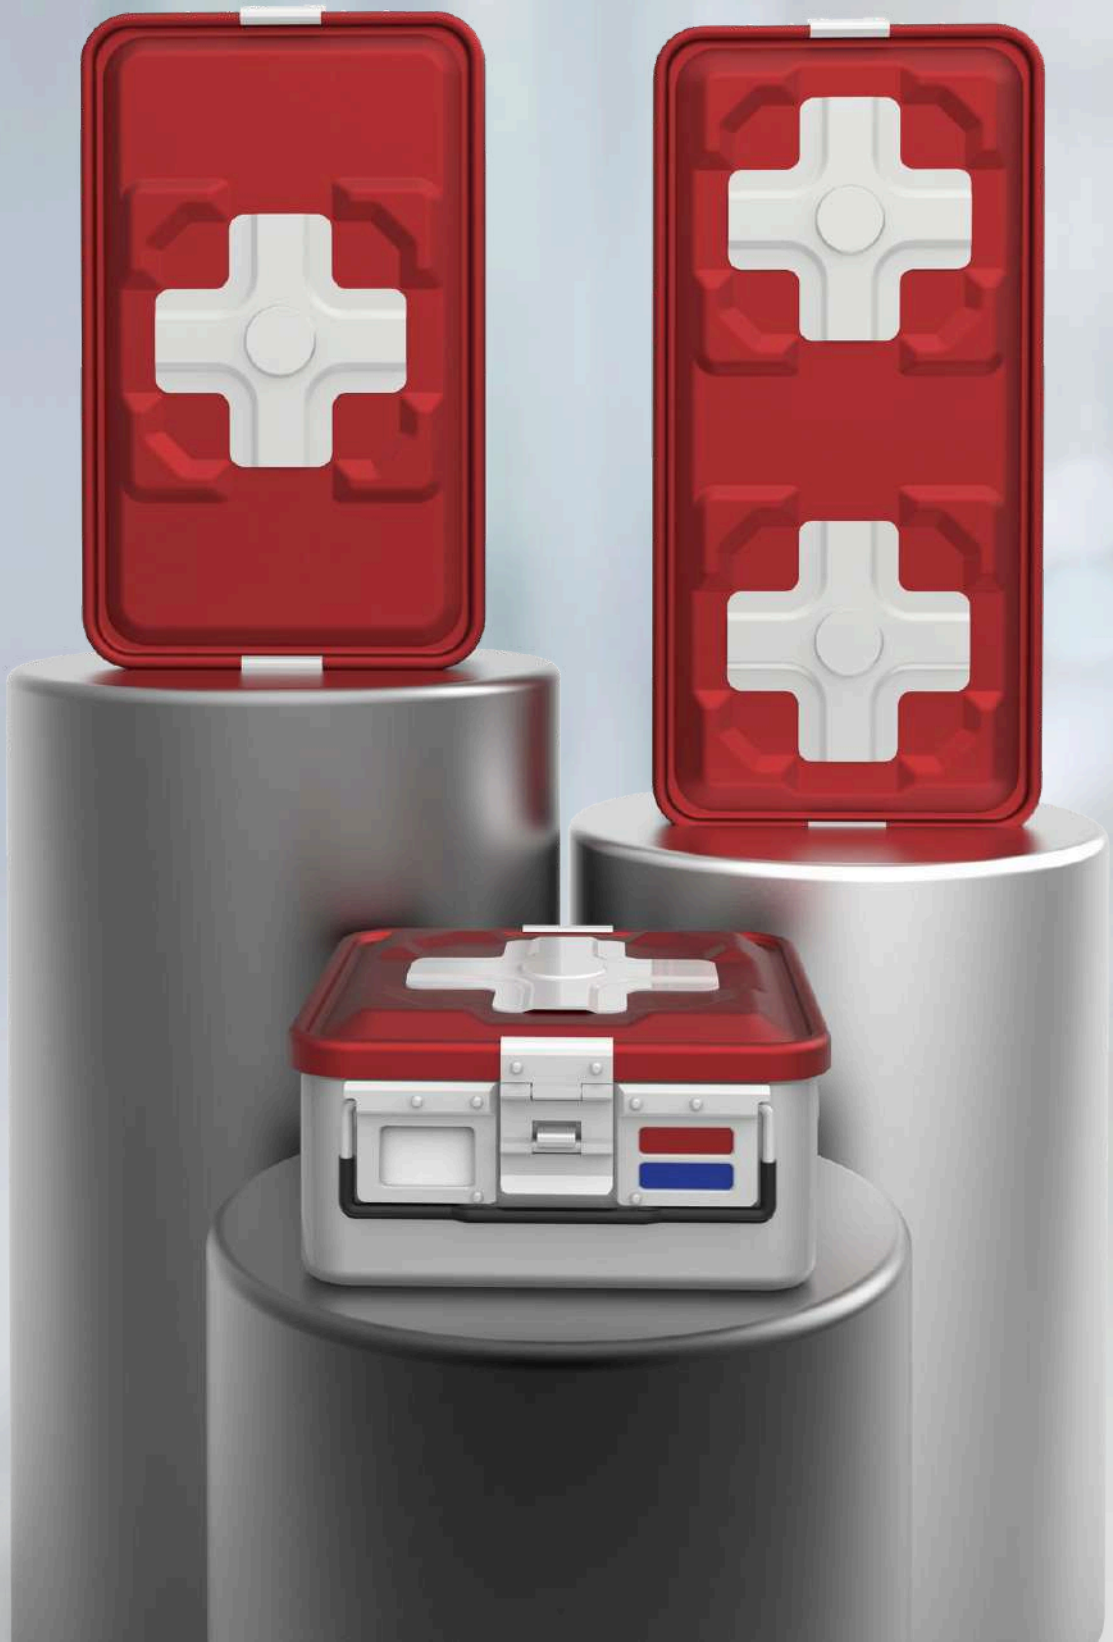

**CLASSIC VALVE BIOBARRIER MODEL
STERILIZATION CONTAINERS**

CLASSIC VALVE BIOBARRIER SERIES STERILIZATION CONTAINERS

Valves are in the closed position before sterilization, as shown in the figure.

Valves are automatically opened by the steam pressure in the steam sterilizer and the sterilization cycle begins.