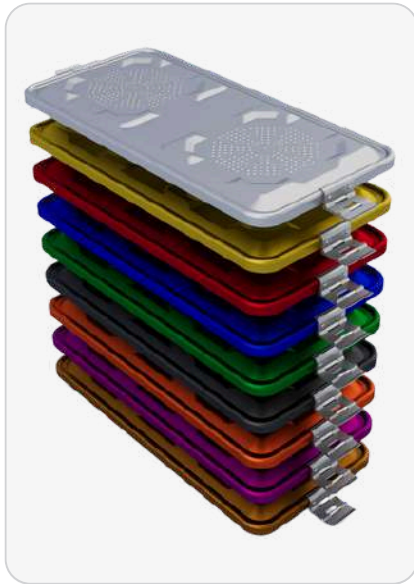

*** Attention!

- The article numbers for products on pages 24-25 are presented seperated bottom and lid.

BOTTOM NON-PERFORATED

BOTTOM PERFORATED

STANDART SERIES

1/1 FULL SIZE

- Bottom Perforated and Bottom Non-Perforated options are available for Standart Series of 1/1 Full Size.
- Single use paper filter, 100 cycles Textile filter and PTFE Filter options are available for Standart Seies.

*** Attention!

- The article numbers for products on pages 24-25 are presented seperated bottom and lid.

STANDART LIDS FOR FULL SIZES

Colours 580 x 280mm

Gray SY.E 10.01

Yellow SY.E 20.01

Red SY.E 30.01

Blue SY.E 40.01