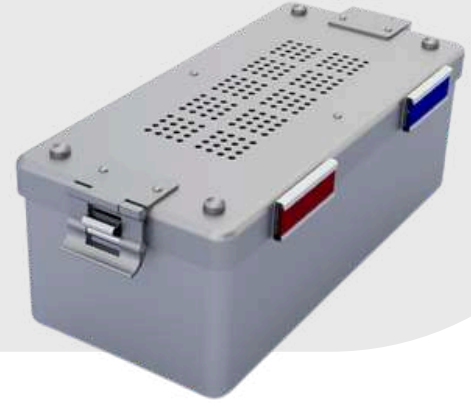

MINI SERIES STANDART

- Bottom Perforated and Bottom Non-Perforated options are available for Standart Series of Dental Size.
- 9 different colour options available.
- Single use paper filter, 100 cycles Textile filter and PTFE Filter options are available for Standart Seies.

BOTTOM PERFORATED

Colours	300 x 140 x 30mm	300 x 140 x 50mm	300 x 140 x 70mm	300 x 140 x 100mm	300 x 140 x 130mm
Gray	SY.M 10.03	SY.M 10.05	SY.M 10.07	SY.M 10.10	SY.M 10.13
Yellow	SY.M 20.03	SY.M 20.05	SY.M 20.07	SY.M 20.10	SY.M 20.13
Red	SY.M 30.03	SY.M 30.05	SY.M 30.07	SY.M 30.10	SY.M 30.13
Blue	SY.M 40.03	SY.M 40.05	SY.M 40.07	SY.M 40.10	SY.M 40.13
Green	SY.M 50.03	SY.M 50.05	SY.M 50.07	SY.M 50.10	SY.M 50.13
Black	SY.M 60.03	SY.M 60.05	SY.M 60.07	SY.M 60.10	SY.M 60.13
Orange	SY.M 70.03	SY.M 70.05	SY.M 70.07	SY.M 70.10	SY.M 70.13
Purple	SY.M 80.03	SY.M 80.05	SY.M 80.07	SY.M 80.10	SY.M 80.13
Bronze	SY.M 90.03	SY.M 90.05	SY.M 90.07	SY.M 90.10	SY.M 90.13