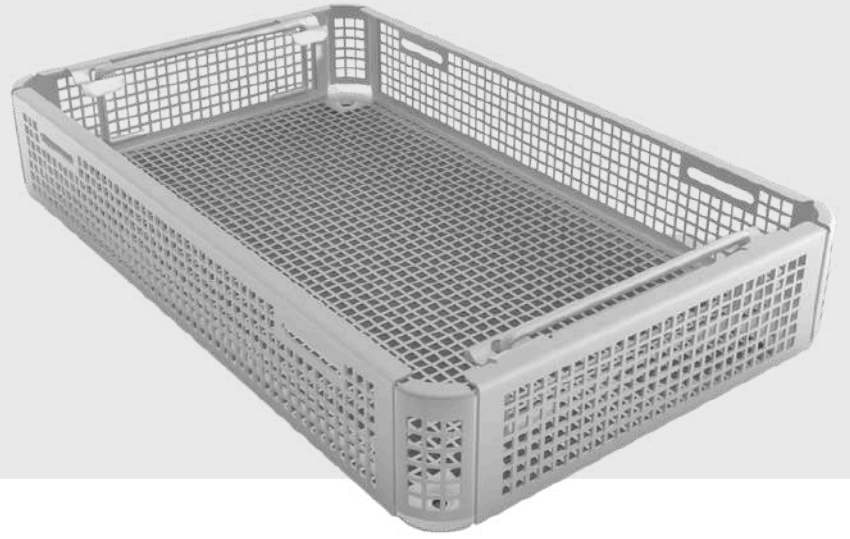

PERFORATED SHEET BASKET FOR DENTAL CONTAINER

Colours	265 x 170 x 30mm	265 x 170 x 50mm	265 x 170 x 70mm	265 x 170 x 100mm
Gray	SY.DP 10.03	SY.DP 10.05	SY.DP 10.07	SY.DP 10.10