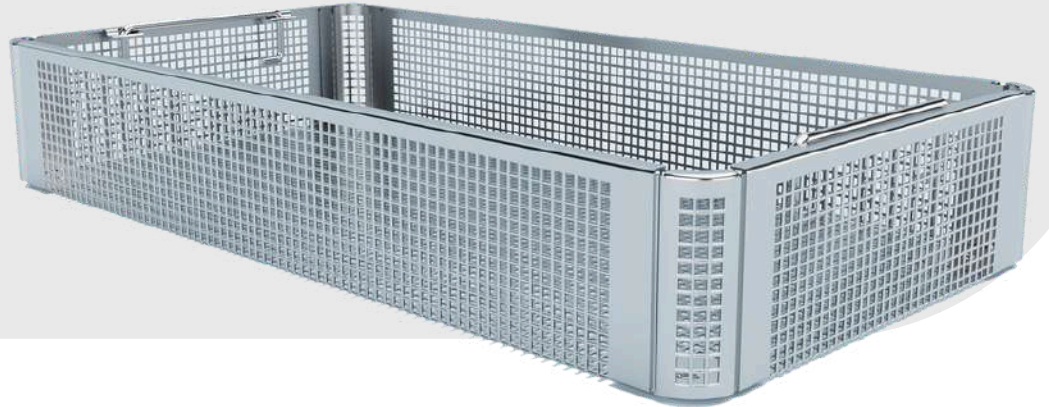

PERFORATED SHEET BASKET WITHOUT LID 1/1 FULL SIZE

Colours	485 x 255 x 30mm	485 x 255 x 50mm	485 x 255 x 70mm	485 x 255 x 100mm
Gray	SY.PC 10.03	SY.PC 10.05	SY.PC 10.07	SY.PC 10.10