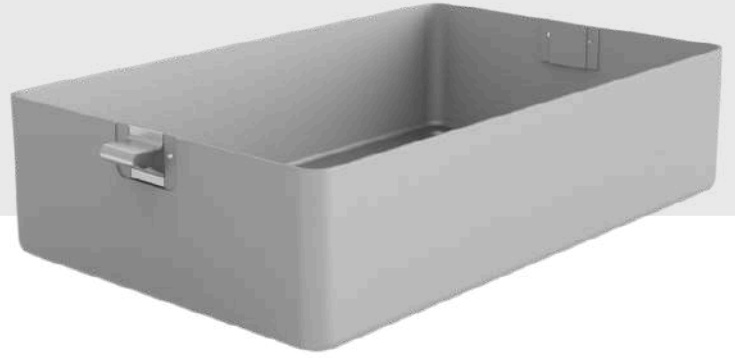

DENTAL SERIES STANDART

- Bottom Perforated and Bottom Non-Perforated options are available for Standart Series of Dental Size.
- Single use paper filter, 100 cycles Textile filter and PTFE Filter options are available for Standart Series.

BOTTOM NON-PERFORATED

Colours	310 x 190 x 30mm	310 x 190 x 50mm	310 x 190 x 70mm	310 x 190 x 100mm	310 x 190 x 130mm
Gray	SY.K 00.03	SY.K 00.05	SY.K 00.07	SY.K 00.10	SY.K 00.13

BOTTOM PERFORATED

Colours	310 x 190 x 30mm	310 x 190 x 50mm	310 x 190 x 70mm	310 x 190 x 100mm	310 x 190 x 130mm
Gray	SY.L 00.03	SY.L 00.05	SY.L 00.07	SY.L 00.10	SY.L 00.13