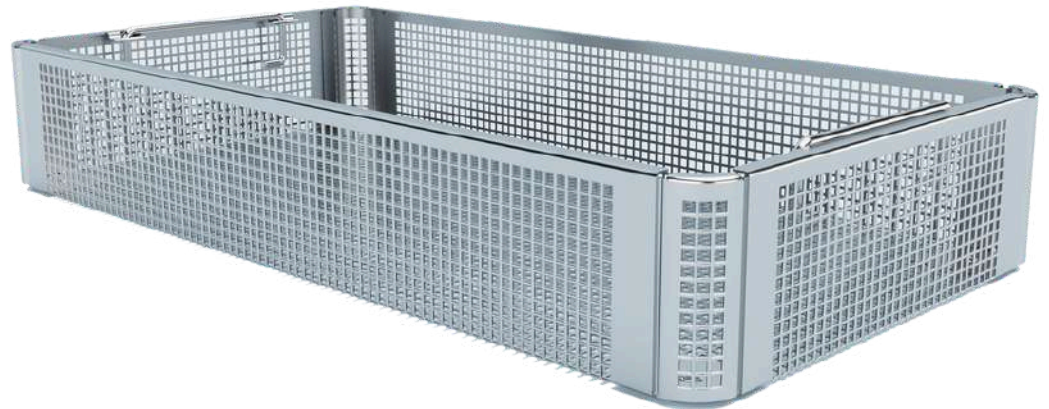

Colours	540 x 255 x 30mm	540 x 255 x 50mm	540 x 255 x 70mm	540 x 255 x 100mm
Gray	SY.PD 10.03	SY.PD 10.05	SY.PD 10.07	SY.PD 10.10